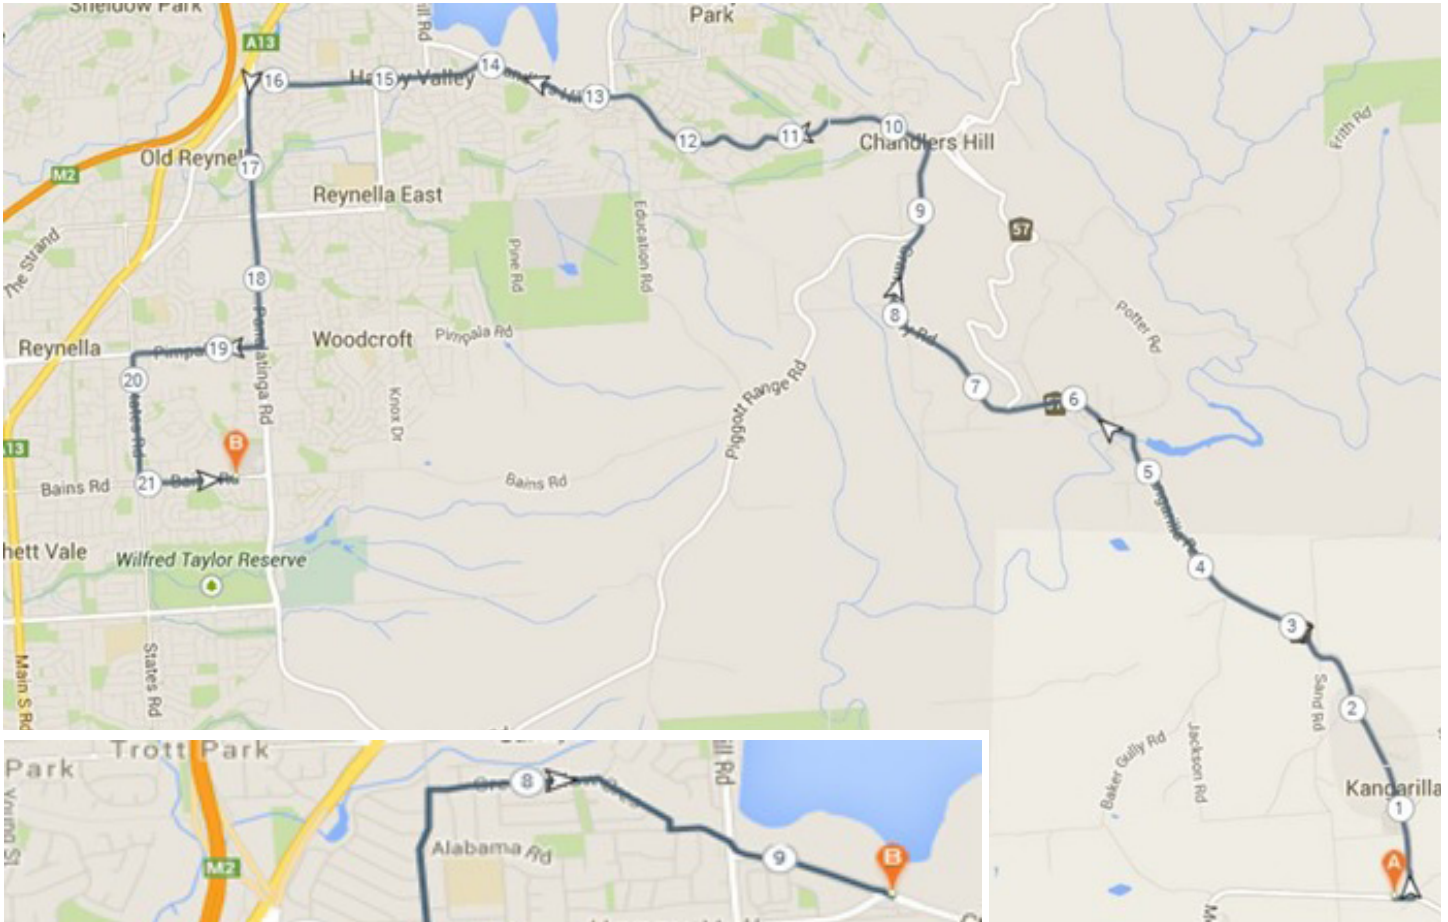

KANGARILLA Bus Route Map

With afternoon variation

AM Route

PM Route

Morning Route Description

KM Marker	Route Comment	Approx Time
Depart A	Departs Kangarilla opposite store	7:53 am
1-2	Travels along Kangarilla Rd past Saddlebags Rd	7:55 am
2-3	Travels along Kangarilla Rd past Scenic Rd	7:57 am
3-4	Travels along Kangarilla Rd past Harper Road	7:59 am
4-6	Travels along Kangarilla Rd through Clarendon	8:02 am
5-8	Travels Grants Gully Rd past Easton Rd	8:05 am
8-10	Cnr Grants Gully Rd & Chandlers Hill Rd	8:08 am
10-12	Travels along Chandlers Hill Rd	8:12 am
13	Chandlers Hill Rd / Happy Valley Roundabout	8:15 am
14	Travels along Chandlers Hill Rd then left onto Kenihans Rd	8:20 am
14-16	Travels along Kenihans Rd then left onto Panalatinga Rd	8:22 am
16-19	Travel along Panalatinga Rd then right onto Pimpala Rd	8:22 am
20	Travel along Pimpala Rd then left onto States Rd	8:27 am
21	Travel along States Rd then right onto Bains Rd	8:33 am
Arrive B	Arrive at Woodcroft College	8:35 am

Afternoon Route Variation to Kenihans Road/Chandlers Hill Road Roundabout

KM Marker	Route Comment
Depart A	Departs Woodcroft College at 3:30 pm sharp
1	Travels along Bains Rd then left onto Investigator Drv right onto Pimpala
2-3	Travels along Pimpala Rd then left onto Sir James Hardy Way
3-4	Travels along Sir James Hardy then left onto Sherebrooke Blvd
4-5	Travels along Sherebrook then left onto Reynell Rd
5	Travels along Reynell then right onto Malbeck Dr
6	Travels along Malbeck then left onto Braeside Ave
6-7	Travels along Braeside the right onto Glencoe Road, Left onto
7-9	Robbie Dr then left onto Kehihans Road
	Travels along Kenihans then right onto Tripoli Rd, right onto Greenwillow, left onto Herrings Ln then onto Chandlers Hill Rd
	The route is then the reverse of the AM run from the Kenihans Rd / Chandlers Hill Rd roundabout