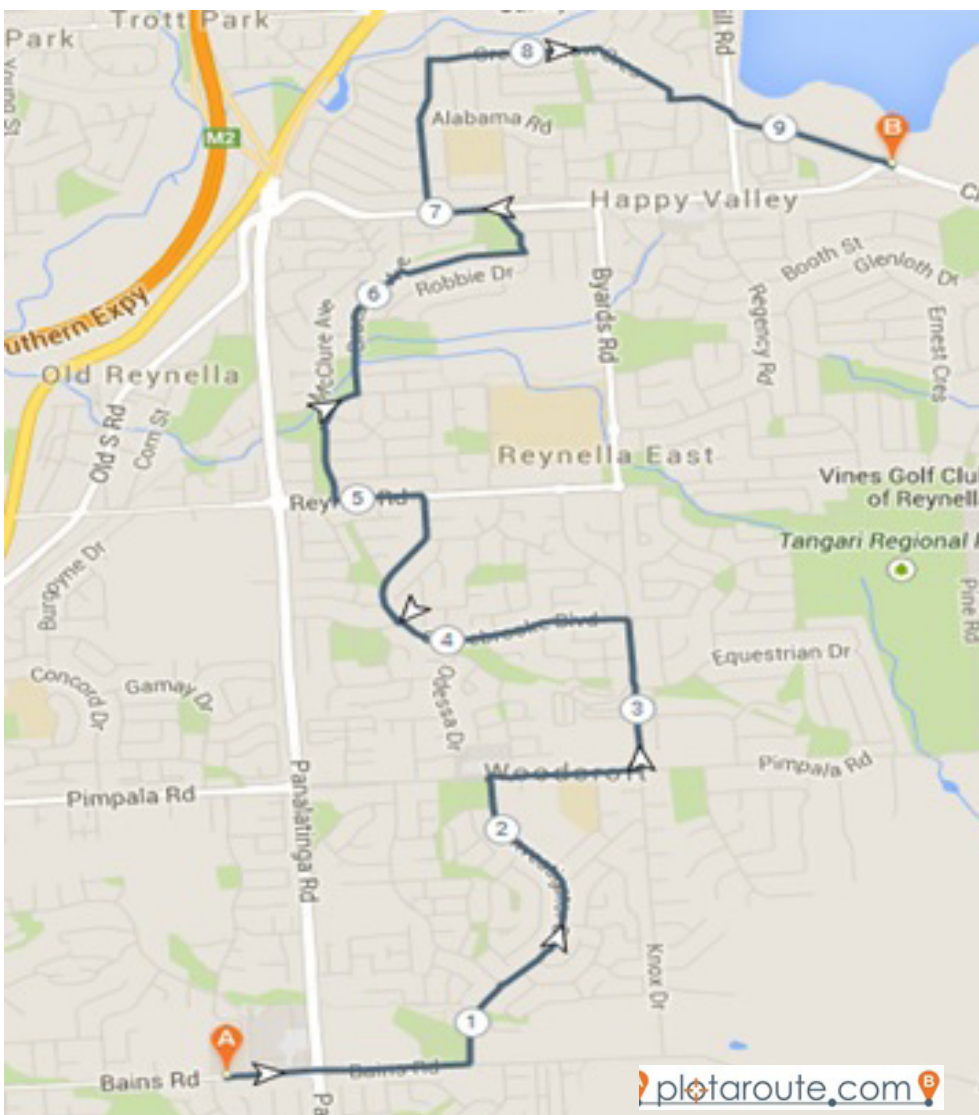

KANGARILLA Bus Route Map

With afternoon variation

AM Route

PM Route

Morning Route Description

KM Marker	Route Comment	Approx Time
Depart A	Departs Kangarilla opposite store	7:53 am
1-2	Travels along Kangarilla Rd past Saddlebags Rd	7:55 am
2-3	Travels along Kangarilla Rd past Scenic Rd	7:57 am
3-4	Travels along Kangarilla Rd past Harper Road	7:59 am
4-6	Travels along Kangarilla Rd through Clarendon	8:02 am
5-8	Travels Grants Gully Rd past Easton Rd	8:05 am
8-10	Cnr Grants Gully Rd & Chandlers Hill Rd	8:08 am
10-12	Travels along Chandlers Hill Rd	8:12 am
13	Chandlers Hill Rd / Happy Valley Roundabout	8:15 am
14	Travels along Chandlers Hill Rd then left onto Kenihans Rd	8:20 am
14-16	Travels along Kenihans Rd then left onto Panalatinga Rd	8:22 am
16-19	Travel along Panalatinga Rd then right onto Pimpala Rd	8:22 am
20	Travel along Pimpala Rd then left onto States Rd	8:27 am
21	Travel along States Rd then right onto Bains Rd	8:33 am
Arrive B	Arrive at Woodcroft College	8:35 am

Afternoon Route Variation to Kenihans Road/Chandlers Hill Road Roundabout

KM Marker	Route Comment
Depart A	Departs Woodcroft College at 3:30 pm sharp
1	Travels along Bains Rd then left onto Investigator Drv right onto Pimpala
2-3	Travels along Pimpala Rd then left onto Sir James Hardy Way
3-4	Travels along Sir James Hardy then left onto Sherebrooke Blvd
4-5	Travels along Sherebrook then left onto Reynell Rd
5	Travels along Reynell then right onto Malbeck Dr
6	Travels along Malbeck then left onto Braeside Ave
6-7	Travels along Braeside the right onto Glencoe Road, Left onto
7-9	Robbie Dr then left onto Kehihans Road
	Travels along Kenihans then right onto Tripoli Rd, right onto Greenwillow, left onto Herrings Ln then onto Chandlers Hill Rd
	The route is then the reverse of the AM run from the Kenihans Rd / Chandlers Hill Rd roundabout