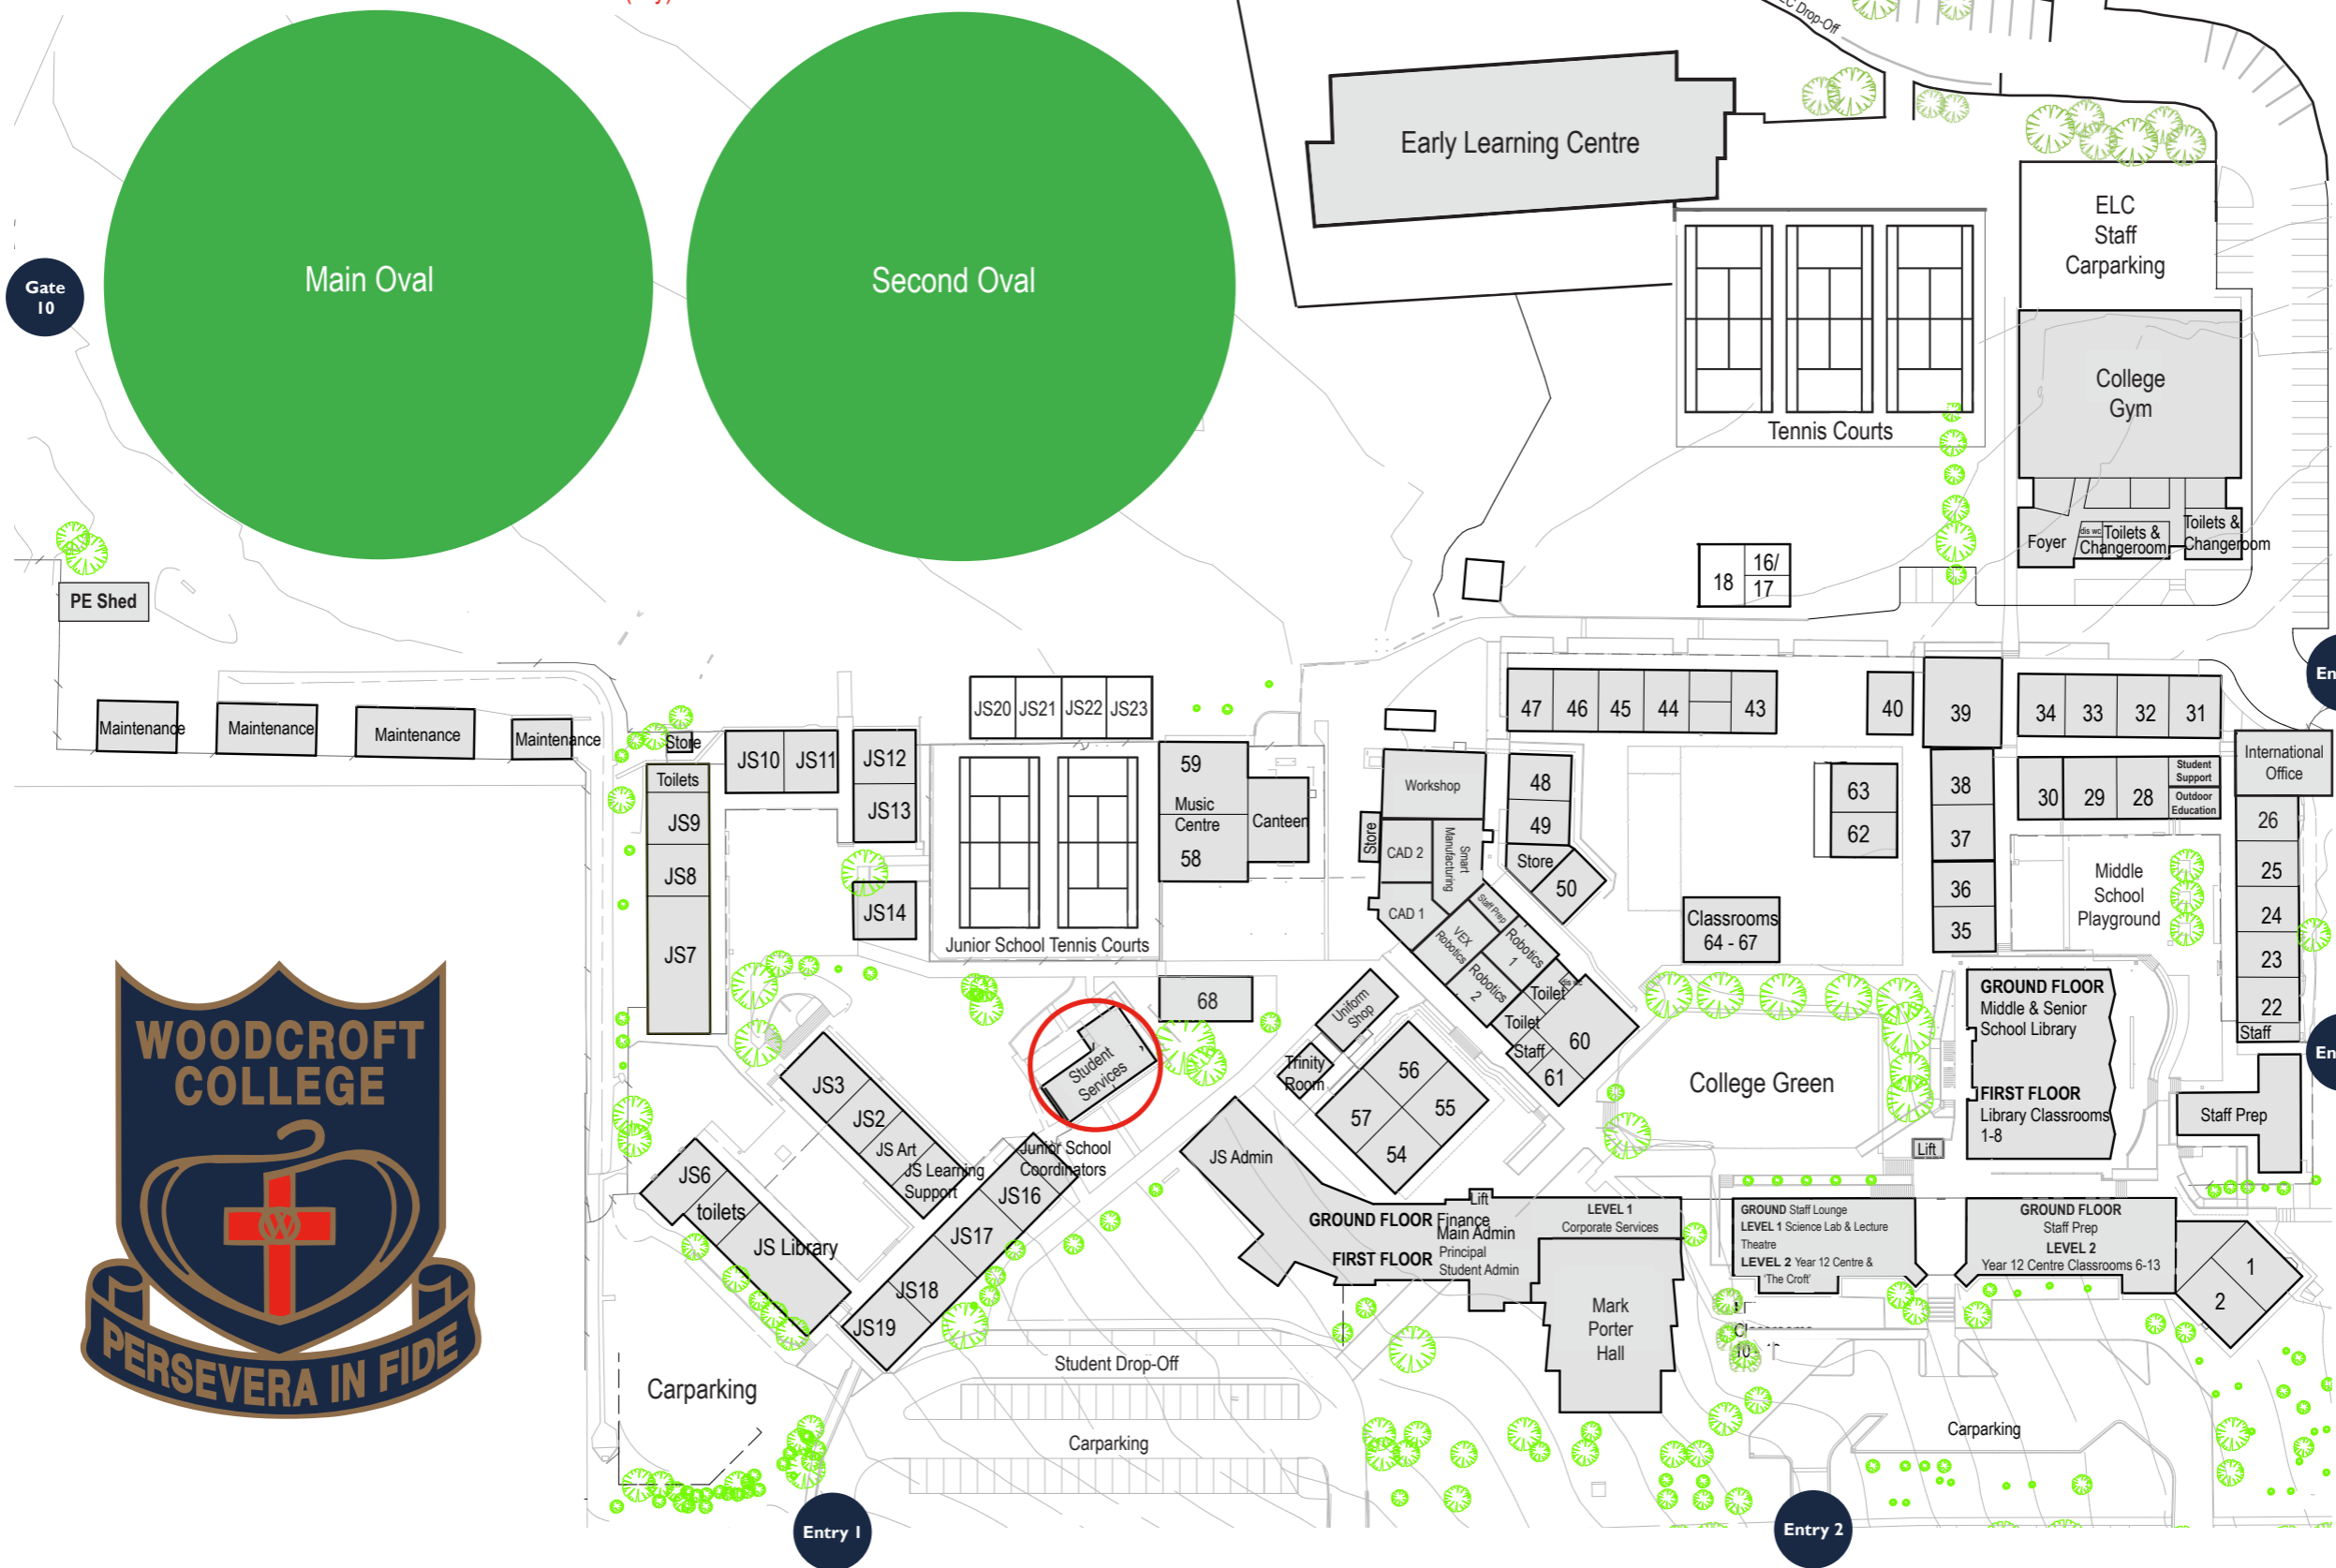

North
(city)

Gate 10

Main Oval

Second Oval

Early Learning Centre

Carparking

ELC Staff Carparking

College Gym

Tennis Courts

Foyer Toilets & Changeroom Toilets & Changeroom

PE Shed

Maintenance Maintenance Maintenance Maintenance

Toilets JS9 JS8 JS7

JS10 JS11 JS12 JS13 JS14

JS20 JS21 JS22 JS23

59 Music Centre 58 Canteen

Carparking

Carparking

Entry 1

Entry 2

Panalatinga Road
Woodcroft Town Centre

Main South Road

Bains Road